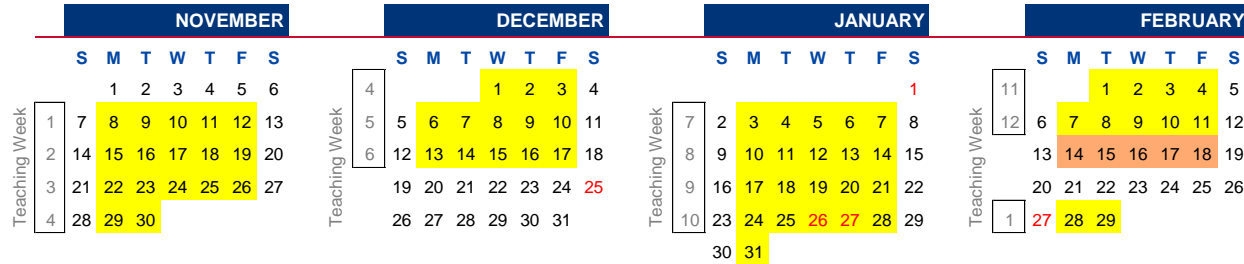

TRIMESTER 2

2027

2028